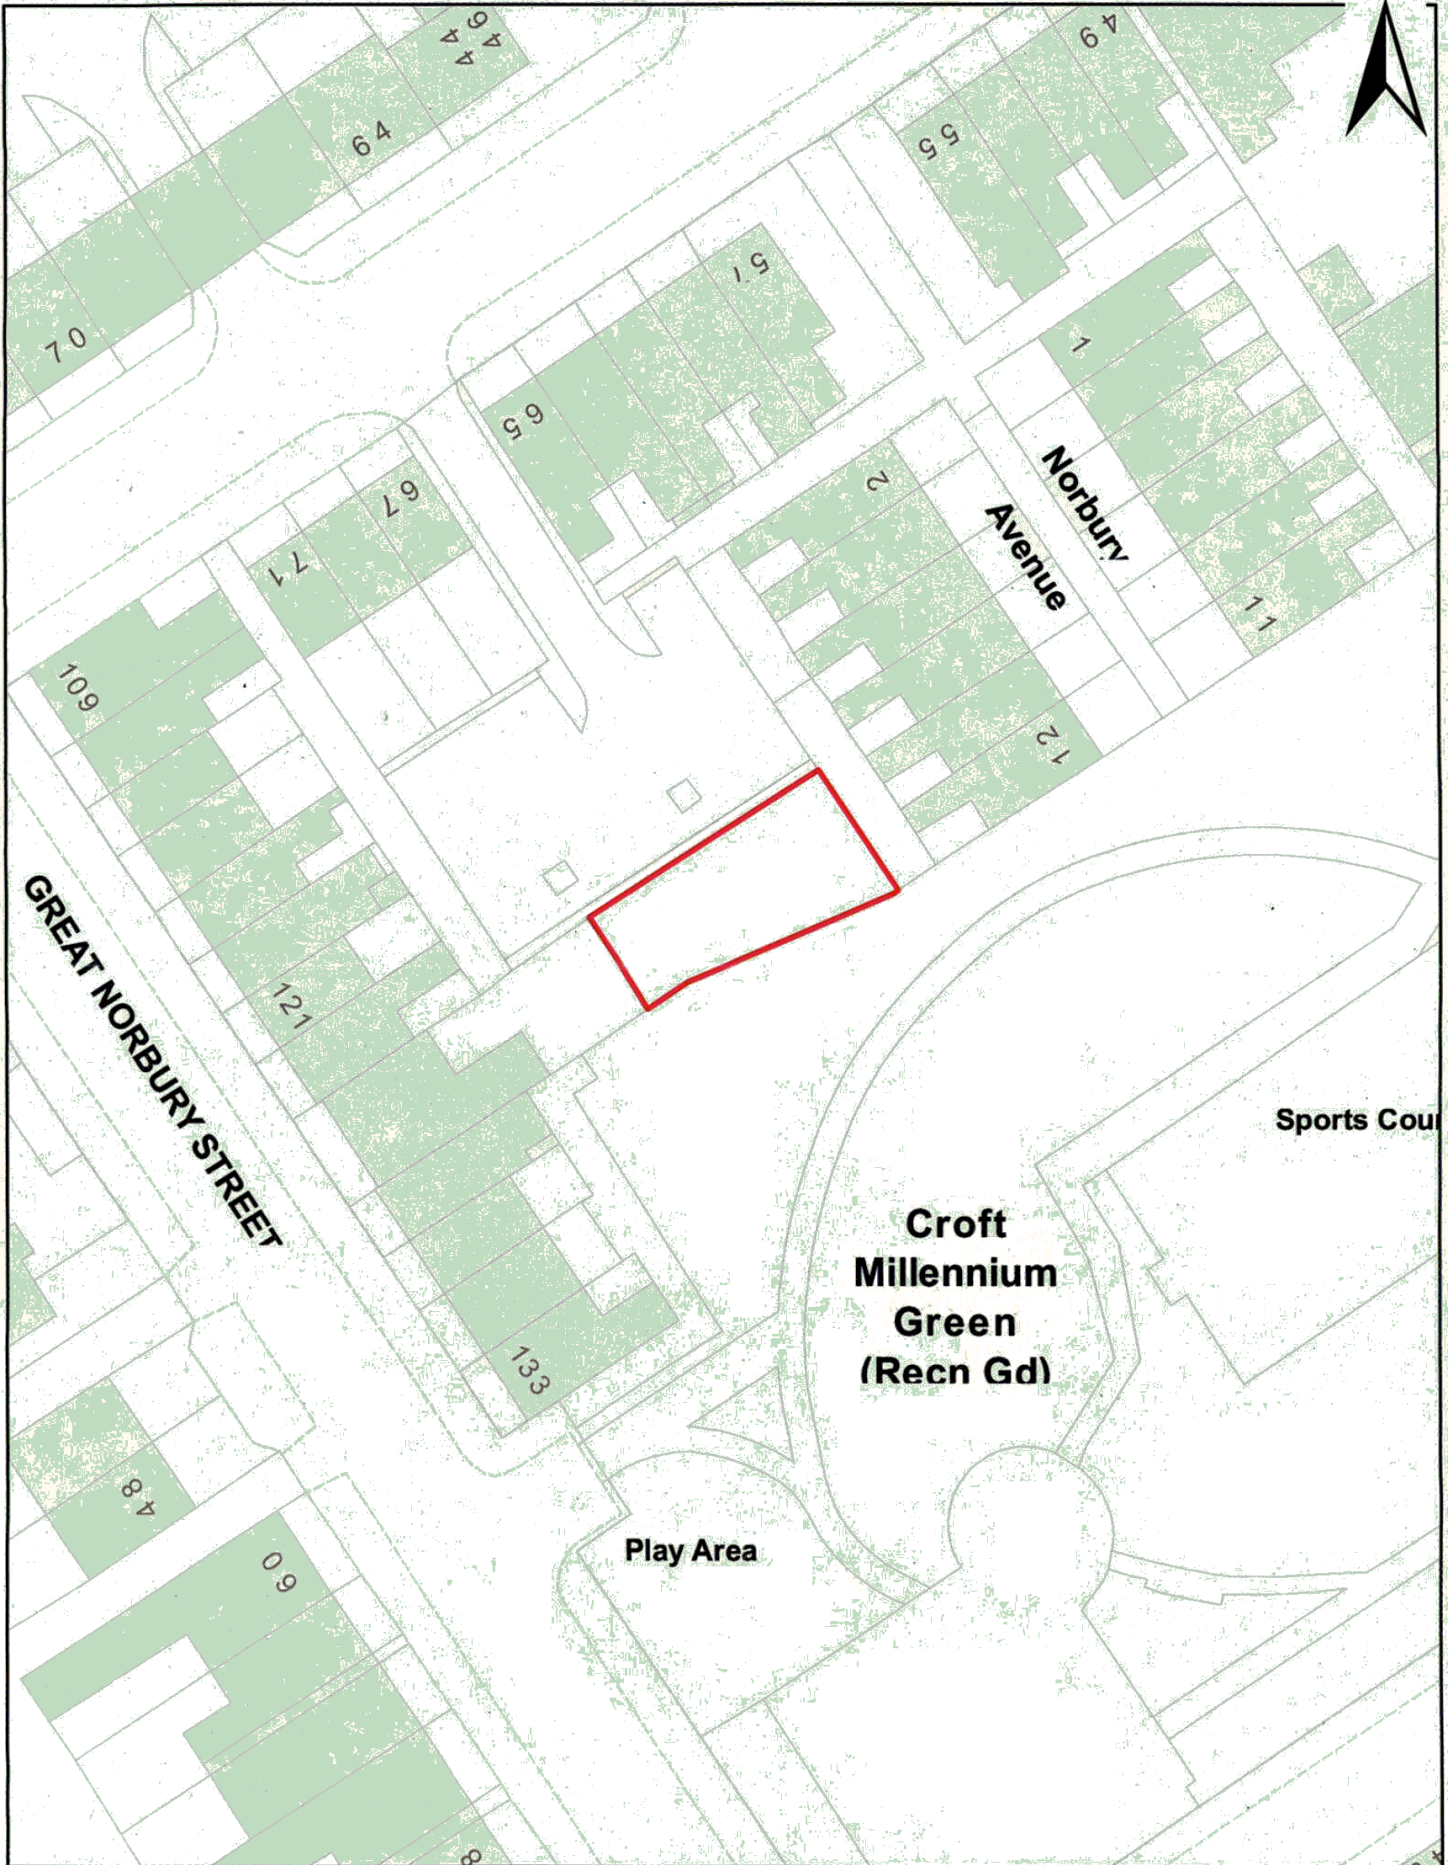

Land to rear of 125 Great Norbury Street, Hyde

N

1:500

© Crown copyright and database rights 2018
Ordnance Survey 100022697

SJ9494NE

Estates & Asset Management Unit
c/o Dukinfield Town Hall
King Street
Dukinfield